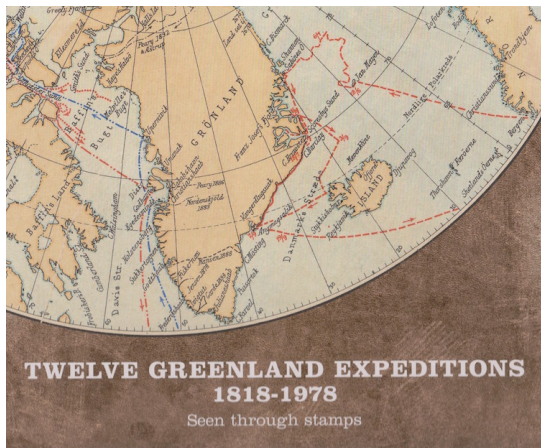

Twelve Greenland Expeditions, 1818-1878, Seen Through Stamps Issued 2003-2014.